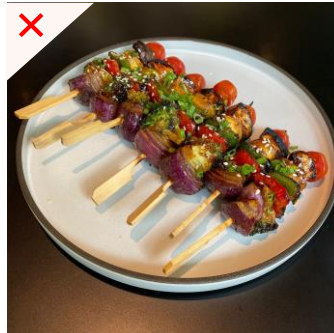

Nestlé®

Good food, Good life

NESTLÉ HARVEST GOURMET #HGEATGOODCHALLENGE

HOME-COOKED HARVEST GOURMET MEALS SUBMISSION – IMAGE SAMPLE

VALID SUBMISSION

Each image submission must include the home-cooked HARVEST GOURMET meal, **together with** the respective packaging of the HARVEST GOURMET product that was used to prepare the meal.

IMAGE SAMPLES:

INVALID SUBMISSION

Image submissions for home-cooked HARVEST GOURMET meals **without** the respective packaging of the HARVEST GOURMET product will be invalid and therefore rejected.

IMAGE SAMPLES: